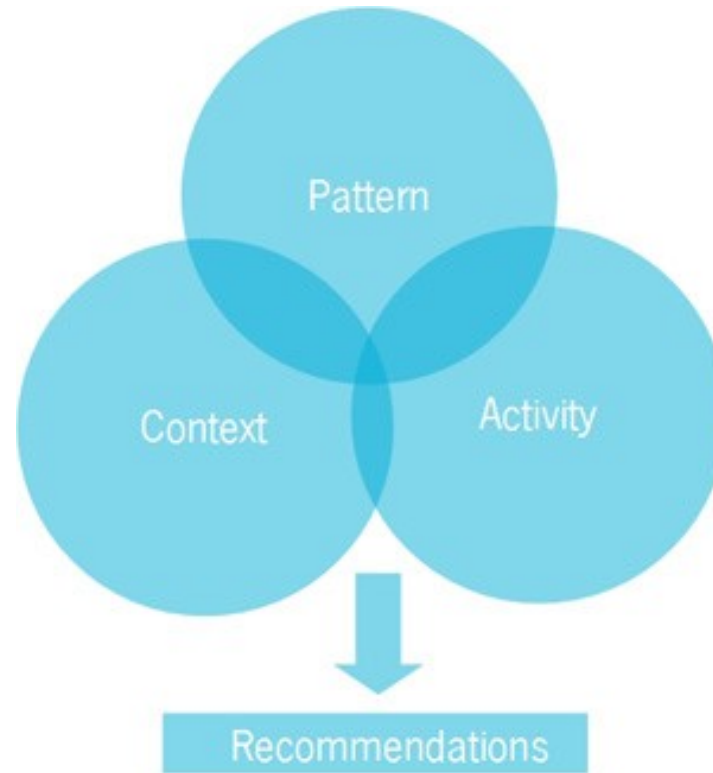

# Plasma Active

- Targets a **spectrum of devices**
- Complete software stack
- Completely Free software stack
- Open development process
- Design – Development – Deployment – Testing
- Elegant and touch-friendly UI
- Unique features

# Contour Shell

- Workspace for Plasma Active
- Activity-centric
- Adaptive to context